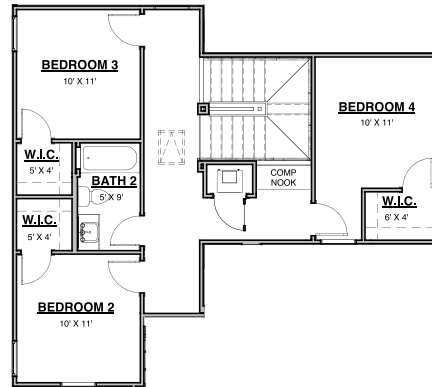

6,293
Lot Sq. Ft.

2,268
Living Sq. Ft.

4
Bedrooms

2.5
Bathrooms

2
Car-Garage

MOVE-IN READY

THE COVES | PATRIOT'S COVE

1015 TRUE PATRIOT DR.

LLANO FLOOR PLAN | HILL COUNTRY

FIRST FLOOR

SECOND FLOOR

Winfield
COMMUNITIES

956.774.8089