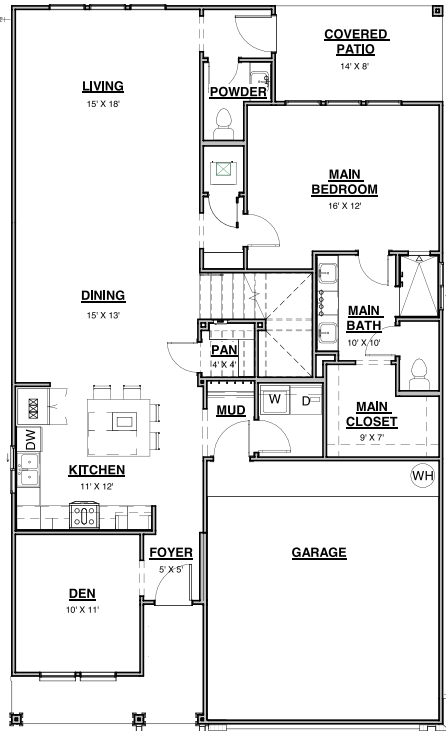

6,293
Lot Sq. Ft.

2,268
Living Sq. Ft.

4
Bedrooms

2.5
Bathrooms

2
Car-Garage

MOVE-IN READY

THE COVES | PATRIOT'S COVE

1015 TRUE PATRIOT DR.

LLANO FLOOR PLAN | HILL COUNTRY

FIRST FLOOR

SECOND FLOOR

Winfield
COMMUNITIES

956.774.8089