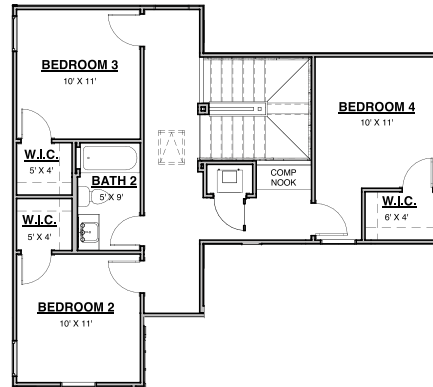

8,091
Lot Sq. Ft.

2,268
Living Sq. Ft.

4
Bedrooms

2.5
Bathrooms

3
Car-Garage

MOVE-IN READY

THE COVES | PATRIOT'S COVE

1014 TRUE PATRIOT DR.

LLANO FLOOR PLAN | SANTA BARBARA

FIRST FLOOR

SECOND FLOOR

Winfield
COMMUNITIES

956.774.8089