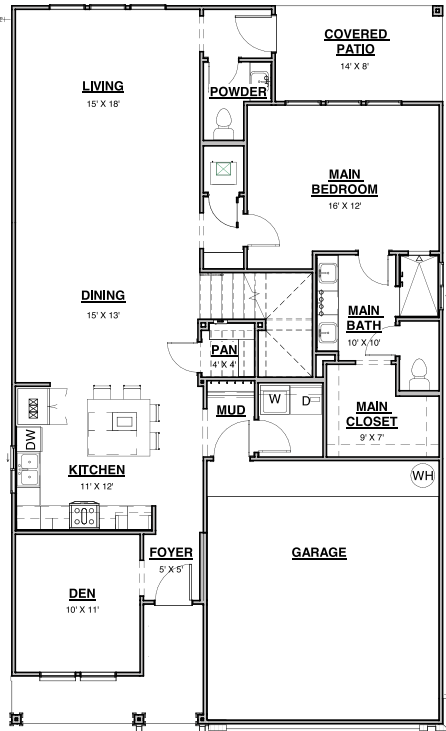

8,091
Lot Sq. Ft.

2,268
Living Sq. Ft.

4
Bedrooms

2.5
Bathrooms

3
Car-Garage

MOVE-IN READY

THE COVES | PATRIOT'S COVE

1014 TRUE PATRIOT DR.

LLANO FLOOR PLAN | SANTA BARBARA

FIRST FLOOR

SECOND FLOOR

Winfield
COMMUNITIES

956.774.8089