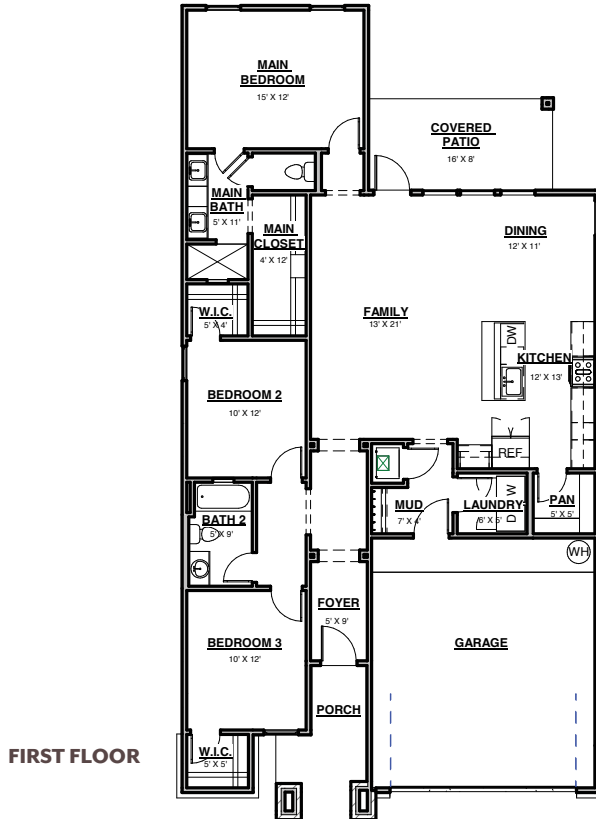

6,002
Lot Sq. Ft.

1,633
Living Sq. Ft.

3
Bedrooms

2
Bathrooms

2
Car-Garage

MOVE-IN READY

THE COVES | PATRIOT'S COVE

1011 TRUE PATRIOT DR.

FRIO FLOOR PLAN | CONTEMPORARY

Winfield
COMMUNITIES

956.774.8089